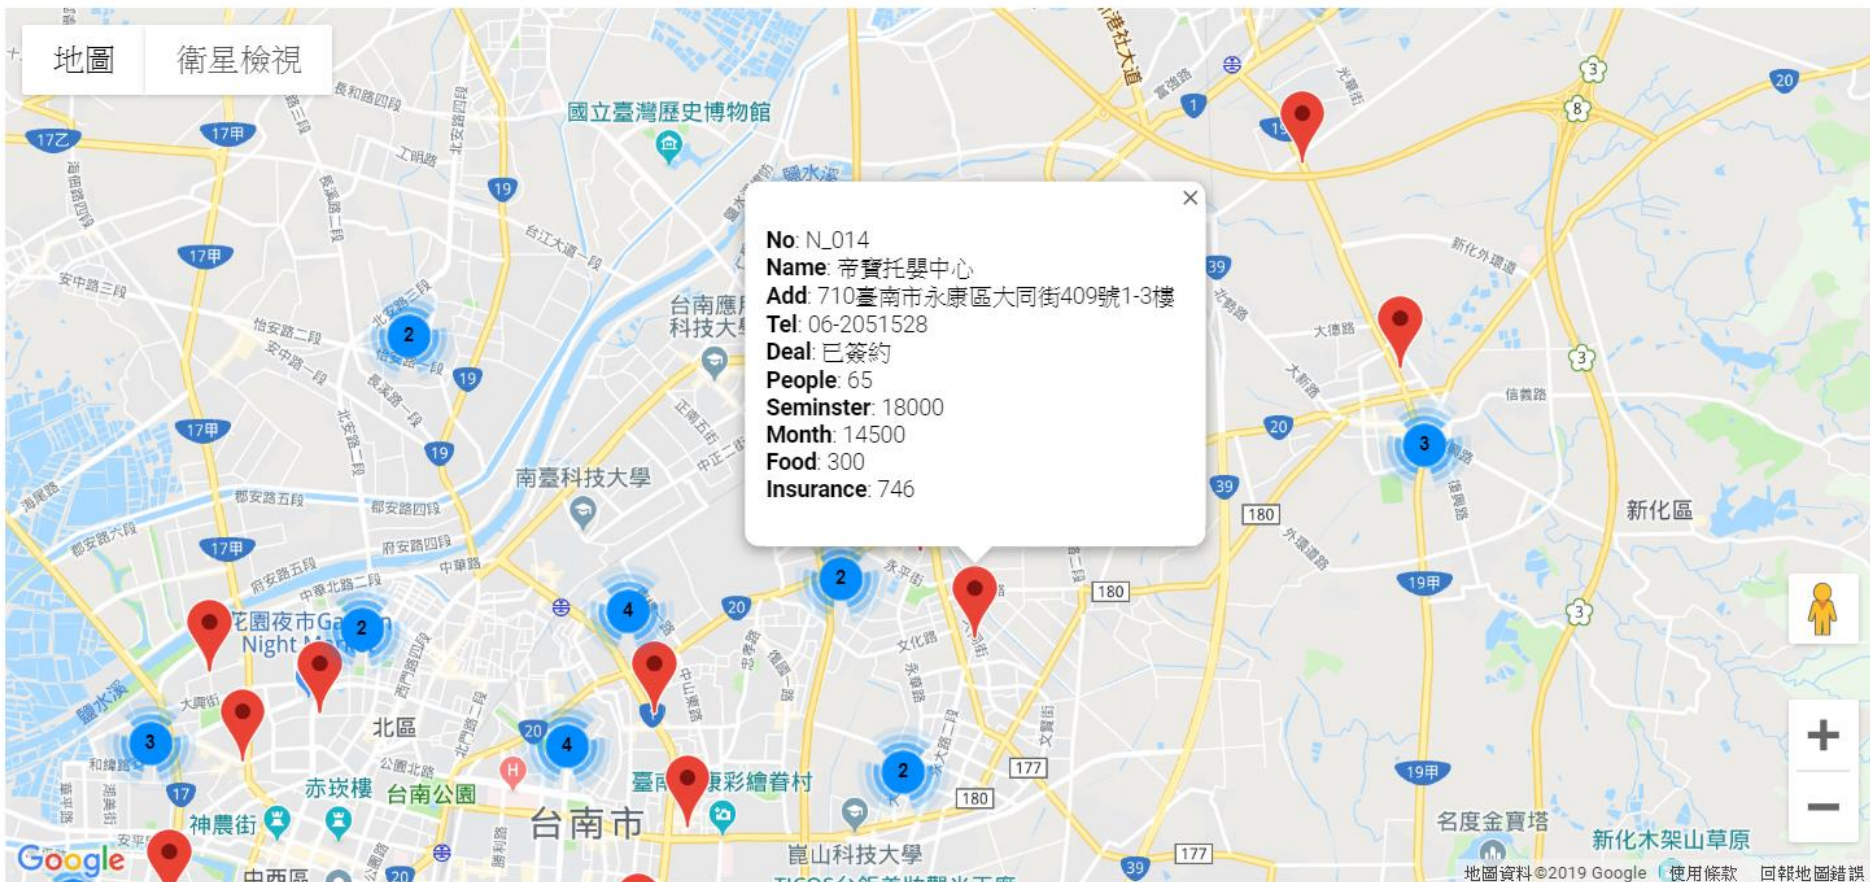

地圖資料 ©2019 Google 使用條款 回報地圖錯誤

Detailed description: This is a Google Map of Tainan, Taiwan. The map shows various landmarks and streets. A white popup window is centered over a red location pin. The popup contains the following information: No: N_014, Name: 帝寶托嬰中心, Add: 710臺南市永康區大同街409號1-3樓, Tel: 06-2051528, Deal: 已簽約, People: 65, Seminster: 18000, Month: 14500, Food: 300, Insurance: 746. The map also shows other red location pins and blue circular markers with numbers (2, 3, 4) scattered across the city. The Google logo is visible in the bottom left corner, and map controls like zoom in (+) and zoom out (-) are in the bottom right.

幼兒園點位

資源缺乏區域

預期效益

對民眾 → 查詢附近托嬰中心/幼兒園以及細部資訊

對政府 → 公民參與政策規劃

對業者 → 開設托嬰中心/幼兒園選址參考

預期效益-對民眾

對民眾 → 查詢附近托嬰中心/幼兒園以及細部資訊